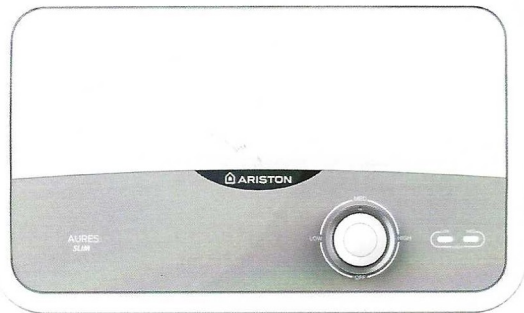

# AURES SLIM

ITALIAN DESIGN

COMPACT SIZE

EXTERNAL POWER REGULATION

IP25 WATERPROOF

DOUBLE SAFETY THERMOSTAT

SINGLE POINT

## SINGLE POINT

- Italian design
- Compact sizes and easy to install
- Energy saving and efficiency
- Single point installation
- Protection from water splash IP25: It can be installed inside shower box
- Frontal Regulation: to set the power
- Double Thermal cut out thermostat prevents scalding - safety system
- Shower head & Tap accessory
- 4 knob power settings: Off, Low (1°HE), Med (2°HE), High (1+2° HE)
- 2 led (to show what heating Element/s On)

### KIT A - ENTRY

- White Shower Head 3 spray
- White Hose
- White hook