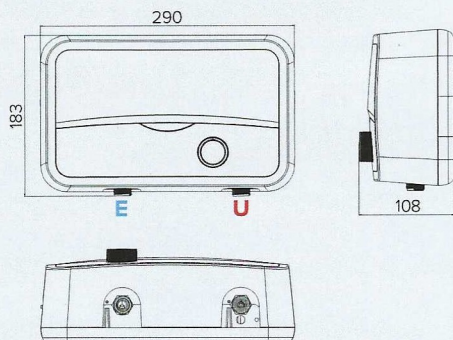

KIT A - ENTRY

- White Shower Head 3 spray
- White Hose
- White hook

LEGEND