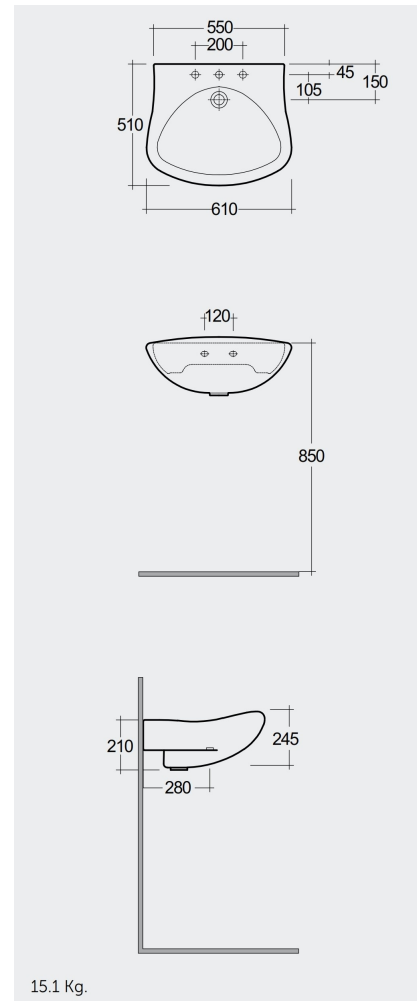

### TECHNICAL SPECIFICATIONS

Suite: RAK-BELLA DISABLED

Type: Wall Hung

Dimensions: 550 x 510 mm

Weight: 15.1 Kg

Color: Alpine White

Shape of basin: Round

Code	Name
BL0101AWHA	BELLA DISABLED WASH BASIN WALL HUNG 61CM

Dimensions: All dimensions in mm. Tolerance of vitreous china & fireclay items:  $\pm 5\%$  for below 200mm and  $\pm 3\%$  for above 200mm; for all other items tolerance  $\pm 1\%$ . Note: Due to a continuing development program to improve design and performance, the manufacturer reserves all rights to vary specifications without prior information. Please note accessories are for photographic use only.