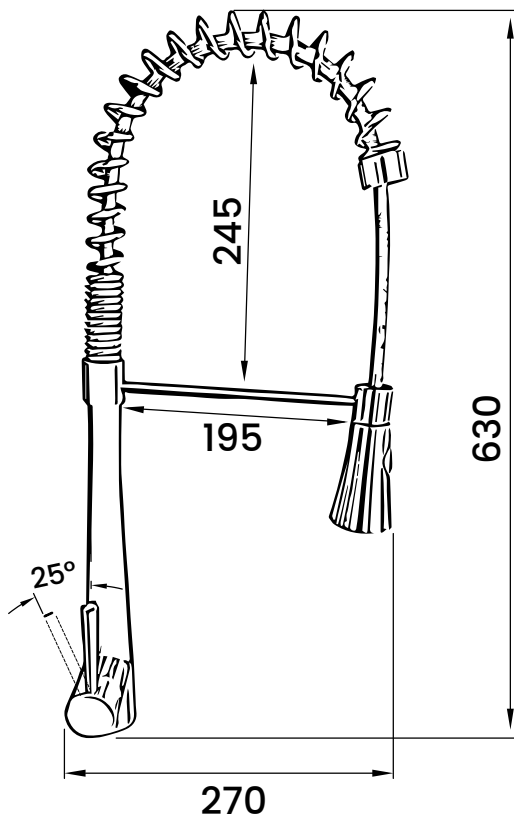

## BOX CONTENTS

SINK MIXER, FLEXIBLE HOSE, FIXING KIT

## TECHNICAL DRAWING

## SPECIFICATIONS

Brand	ITALIAN
Range	CHROME
Model	ACERO M5750
Finish / Colour	CHROME
Material	STAINLESS STEEL
Product Type	SINK MIXER
Connection Size	1/2"
Holder	INCLUDED