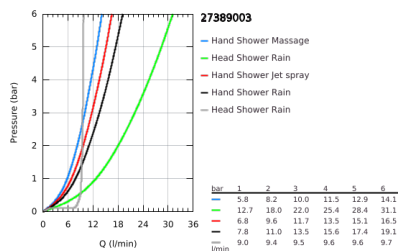

27 389 003 TEMPESTA SYSTEM 200 SHOWER SYSTEM WITH DIVERTER FOR WALL MOUNTING

PRODUCT DESCRIPTION

- Colour: chrome
- consisting of:
 - horizontal 390 mm shower arm, adjustable before installation
 - change by diverter between hand shower, head shower or head shower Eco setting
 - head shower Tempesta Cosmopolitan 200 (27 541)
 - spray pattern: Rain
 - with ball joint
 - rotation angle $\pm 15^\circ$
 - hand shower Tempesta 110 (28 261)
 - spray patterns: Rain, Jet, Massage
 - adjustable in height with gliding element
 - distance between diverter and upper bracket: 620 mm
 - shower hose Relaxaflex 1500 mm (28 151)
 - shower hose Relaxaflex 1250 mm (28 150)
- flexible installation: connection to faucet / wall union for water supply with 1/2" thread of the 1250 mm shower hose
- maximum flow rate (at 3 bar): 13.5 l/min
- GROHE SmartSwitch - easily rotate the dial to enjoy your preferred spray option
- GROHE DreamSpray perfect spray pattern
- ShockProof silicone ring prevents damages caused by shower falling
- GROHE Long-Life finish
- SpeedClean anti-lime system
- Inner WaterGuide for a longer life
- minimum flow rate 7 l/min.