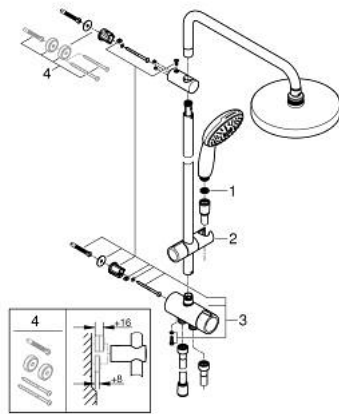

27 389 003 TEMPESTA SYSTEM 200 SHOWER SYSTEM WITH DIVERTER FOR WALL MOUNTING

PRODUCT DESCRIPTION

- Colour: chrome
- consisting of:
 - horizontal 390 mm shower arm, adjustable before installation
 - change by diverter between hand shower, head shower or head shower Eco setting
 - head shower Tempesta Cosmopolitan 200 (27 541)
 - spray pattern: Rain
 - with ball joint
 - rotation angle $\pm 15^\circ$
 - hand shower Tempesta 110 (28 261)
 - spray patterns: Rain, Jet, Massage
 - adjustable in height with gliding element
 - distance between diverter and upper bracket: 620 mm
 - shower hose Relaxaflex 1500 mm (28 151)
 - shower hose Relaxaflex 1250 mm (28 150)
- flexible installation: connection to faucet / wall union for water supply with 1/2" thread of the 1250 mm shower hose
- maximum flow rate (at 3 bar): 13.5 l/min
- GROHE SmartSwitch - easily rotate the dial to enjoy your preferred spray option
- GROHE DreamSpray perfect spray pattern
- ShockProof silicone ring prevents damages caused by shower falling
- GROHE Long-Life finish
- SpeedClean anti-lime system
- Inner WaterGuide for a longer life
- minimum flow rate 7 l/min.

27 389 003 TEMPESTA SYSTEM 200 SHOWER SYSTEM WITH DIVERTER FOR WALL MOUNTING

SPARE PARTS, November 2021 – now

1: Dirt strainer (Spare part-nr. 0700200M)

2: Glider (Spare part-nr. 48609000)

3: Diverter (Spare part-nr. 48338000)