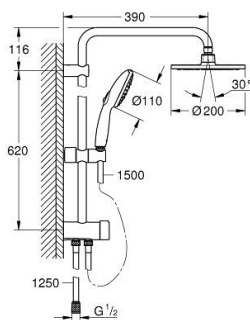

27 389 003 TEMPESTA SYSTEM 200 SHOWER SYSTEM WITH DIVERTER FOR WALL MOUNTING

PRODUCT DESCRIPTION

- Colour: chrome
- consisting of:
 - horizontal 390 mm shower arm, adjustable before installation
 - change by diverter between hand shower, head shower or head shower Eco setting
 - head shower Tempesta Cosmopolitan 200 (27 541)
 - spray pattern: Rain
 - with ball joint
 - rotation angle $\pm 15^\circ$
 - hand shower Tempesta 110 (28 261)
 - spray patterns: Rain, Jet, Massage
 - adjustable in height with gliding element
 - distance between diverter and upper bracket: 620 mm
 - shower hose Relaxaflex 1500 mm (28 151)
 - shower hose Relaxaflex 1250 mm (28 150)
- flexible installation: connection to faucet / wall union for water supply with 1/2" thread of the 1250 mm shower hose
- maximum flow rate (at 3 bar): 13.5 l/min
- GROHE SmartSwitch - easily rotate the dial to enjoy your preferred spray option
- GROHE DreamSpray perfect spray pattern
- ShockProof silicone ring prevents damages caused by shower falling
- GROHE Long-Life finish
- SpeedClean anti-lime system
- Inner WaterGuide for a longer life
- minimum flow rate 7 l/min.

27 389 003 TEMPESTA SYSTEM 200 SHOWER SYSTEM WITH DIVERTER FOR WALL MOUNTING

SPARE PARTS, November 2021 – now

1: Dirt strainer (Spare part-nr. 0700200M)

2: Glider (Spare part-nr. 48609000)

3: Diverter (Spare part-nr. 48338000)

4: Compensation disc (Spare part-nr. 26496000)*

* Optional accessories