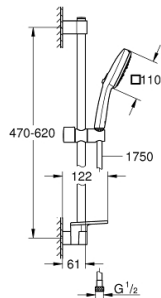

27 576 003 TEMPESTA CUBE 110 SHOWER RAIL SET 3 SPRAYS (RAIN, JET, MASSAGE)

PRODUCT DESCRIPTION

- Colour: chrome
- hand shower Tempesta Cube 110 (27 574)
- shower rail, 600 mm (27 523)
- Relaxaflex hose 1750 mm 1/2"x1/2" (28 154)
- GROHE EasyReach tray (26 770)
- GROHE Water Saving - Less water, perfect flow
- GROHE SmartSwitch - easily rotate the dial to enjoy your preferred spray option
- GROHE DreamSpray perfect spray pattern
- GROHE Long-Life finish
- GROHE FastFixation (adjustable upper bracket for existing drill holes)
- adjustable glider (turn and glide shower holder)
- SpeedClean anti-lime system
- Inner WaterGuide - inner insulation for surface and scalding protection
- ShockProof silicone ring prevents damages caused by shower falling
- maximum flow rate (at 3 bar): 7.4 l/min
- suitable for instantaneous heater
- professional edition

27 576 003 TEMPESTA CUBE 110 SHOWER RAIL SET 3 SPRAYS (RAIN, JET, MASSAGE)

SPARE PARTS, November 2021 – now

- 1: Shower bar holder (Spare part-nr. 48607000)
- 2: Glider (Spare part-nr. 48609000)
- 3: Shower bar holder (Spare part-nr. 48608000)
- 4: Dirt strainer (Spare part-nr. 0700200M)
- 5: GROHE EasyReach tray (Spare part-nr. 26770001)
- 6: Compensation disc (Spare part-nr. 48543001)*