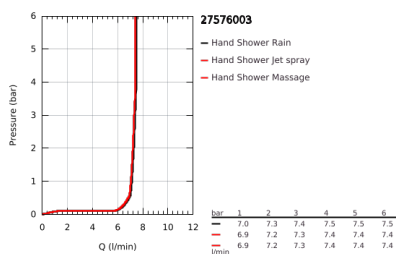

27 576 003 TEMPESTA CUBE 110 SHOWER RAIL SET 3 SPRAYS (RAIN, JET, MASSAGE)

PRODUCT DESCRIPTION

- Colour: chrome
- hand shower Tempesta Cube 110 (27 574)
- shower rail, 600 mm (27 523)
- Relaxaflex hose 1750 mm 1/2"x1/2" (28 154)
- GROHE EasyReach tray (26 770)
- GROHE Water Saving - Less water, perfect flow
- GROHE SmartSwitch - easily rotate the dial to enjoy your preferred spray option
- GROHE DreamSpray perfect spray pattern
- GROHE Long-Life finish
- GROHE FastFixation (adjustable upper bracket for existing drill holes)
- adjustable glider (turn and glide shower holder)
- SpeedClean anti-lime system
- Inner WaterGuide - inner insulation for surface and scalding protection
- ShockProof silicone ring prevents damages caused by shower falling
- maximum flow rate (at 3 bar): 7.4 l/min
- suitable for instantaneous heater
- professional edition

27 576 003 TEMPESTA CUBE 110 SHOWER RAIL SET 3 SPRAYS (RAIN, JET, MASSAGE)

SPARE PARTS, November 2021 – now

- 1: Shower bar holder (Spare part-nr. 48607000)
- 2: Glider (Spare part-nr. 48609000)
- 3: Shower bar holder (Spare part-nr. 48608000)
- 4: Dirt strainer (Spare part-nr. 0700200M)
- 5: GROHE EasyReach tray (Spare part-nr. 26770001)
- 6: Compensation disc (Spare part-nr. 48543001)*