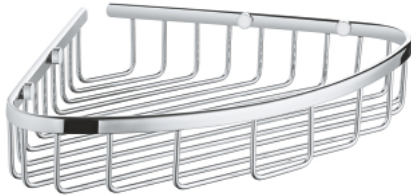

## 40 663 001 BAUCOSMOPOLITAN SOAP WIRE BASKET

### PRODUCT DESCRIPTION

- material: metal
- for corner installation
- large
- suitable for screwing (including screws and dowels)